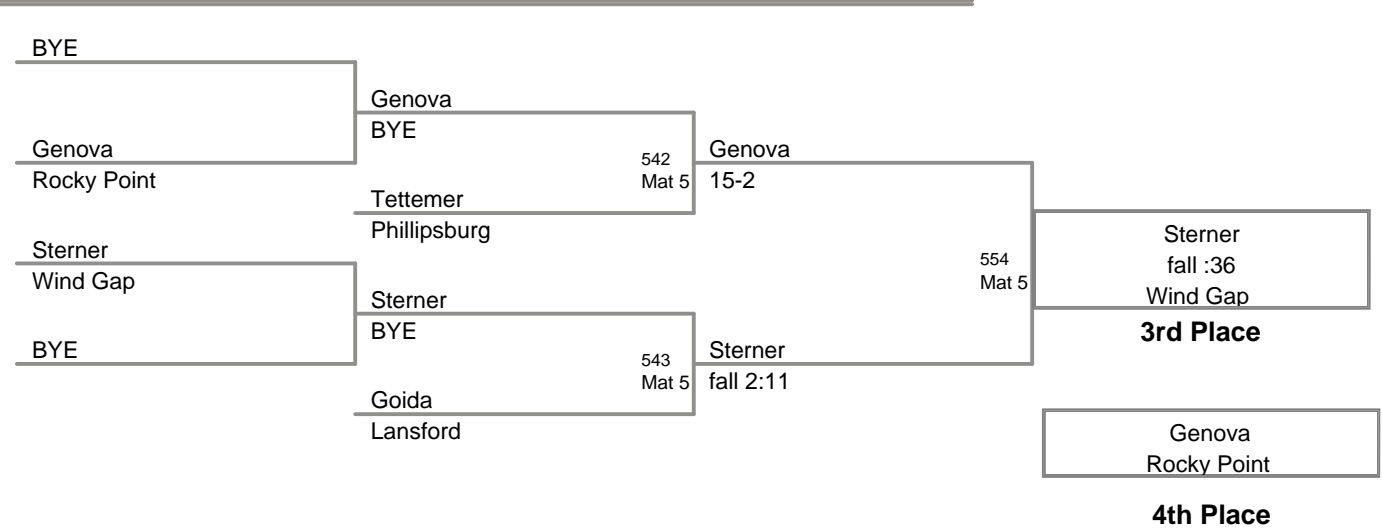

**90 Lbs**

**MAWA District Prelim  
Intermediate (on Mat 2)**

**95 Lbs**

**MAWA District Prelim  
Intermediate (on Mat 5)**

**100 Lbs**

**MAWA District Prelim  
Intermediate (on Mat 2)**

**105 Lbs**