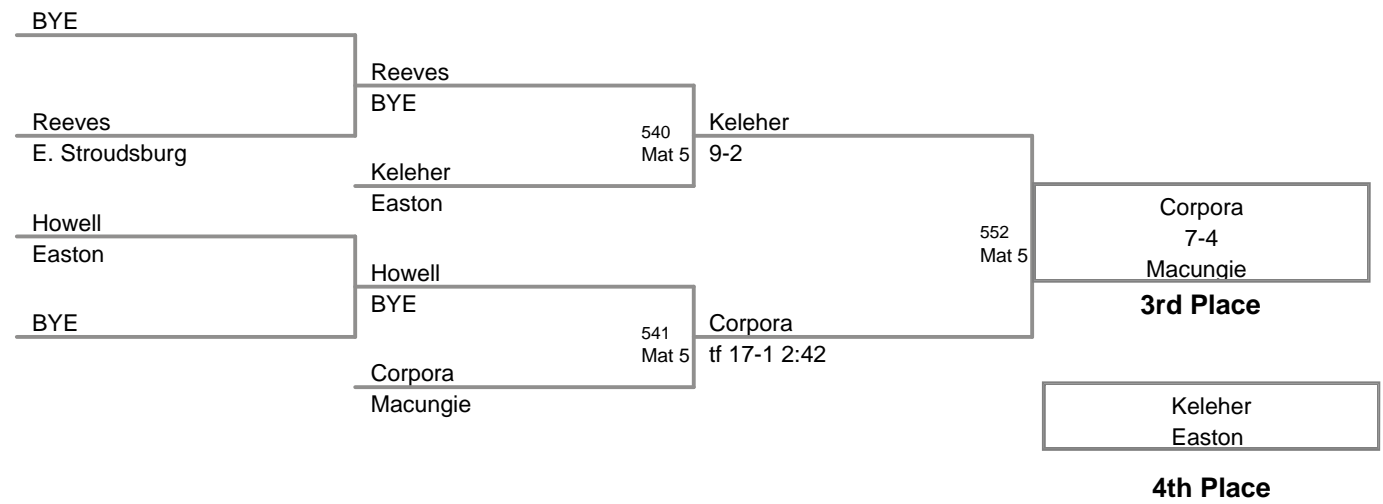

**MAWA District Prelim  
Intermediate (on Mat 1)**

**75 Lbs**

**MAWA District Prelim  
Intermediate (on Mat 4)**

**80 Lbs**

**MAWA District Prelim  
Intermediate (on Mat 5)**

**85 Lbs**

MAWA District Prelim  
Intermediate