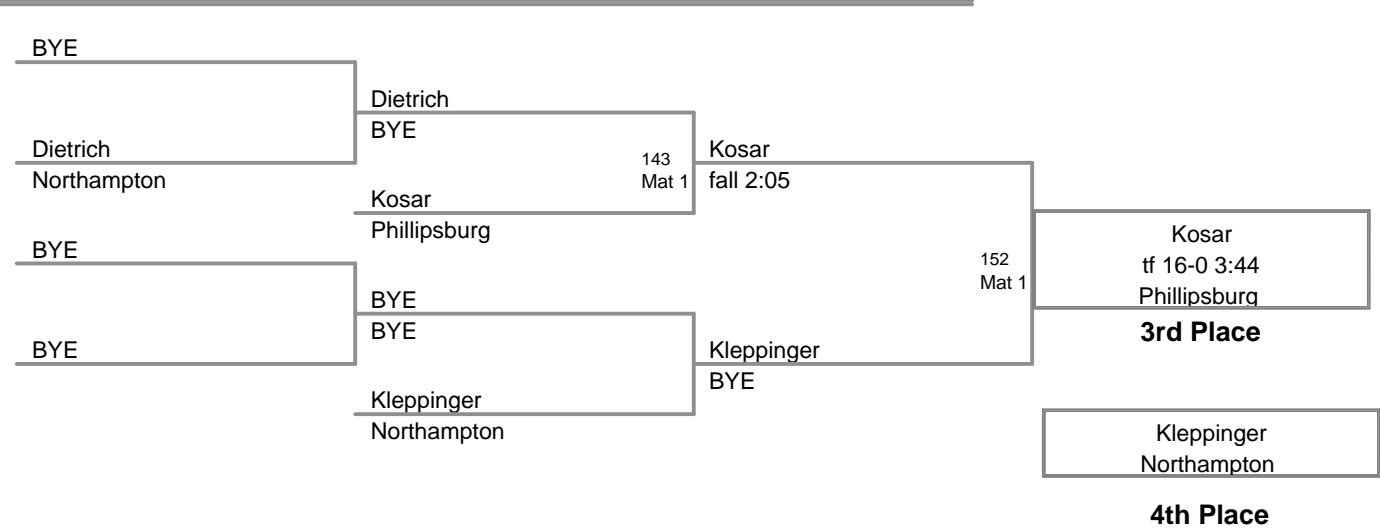

**MAWA District Prelim  
Intermediate (on Mat 1)**

**75 Lbs**

**MAWA District Prelim  
Intermediate (on Mat 4)**

**80 Lbs**

**MAWA District Prelim  
Intermediate (on Mat 5)**

**85 Lbs**

MAWA District Prelim  
Intermediate