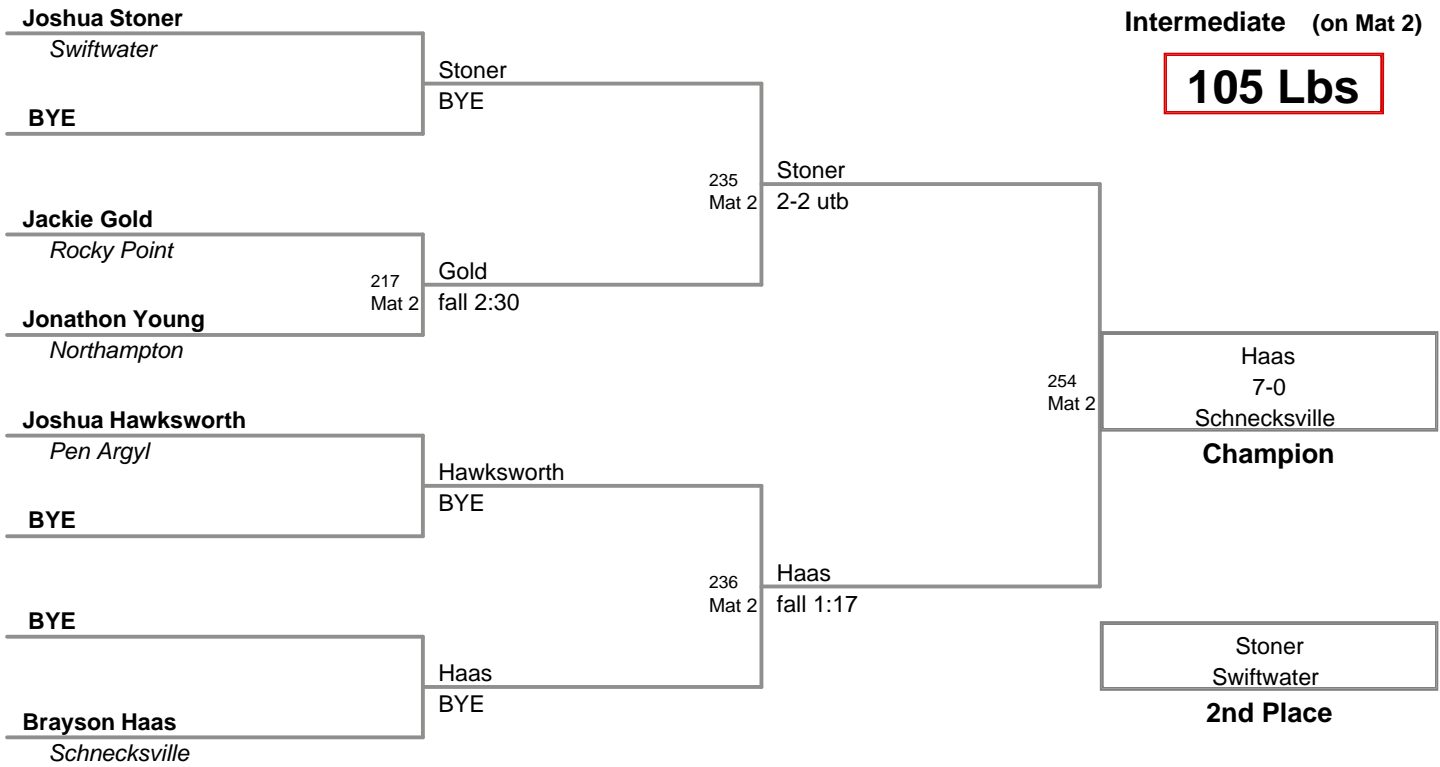

**90 Lbs**

**MAWA District Prelim  
Intermediate (on Mat 2)**

**95 Lbs**

**MAWA District Prelim  
Intermediate (on Mat 5)**

**100 Lbs**

**MAWA District Prelim  
Intermediate (on Mat 2)**

**105 Lbs**