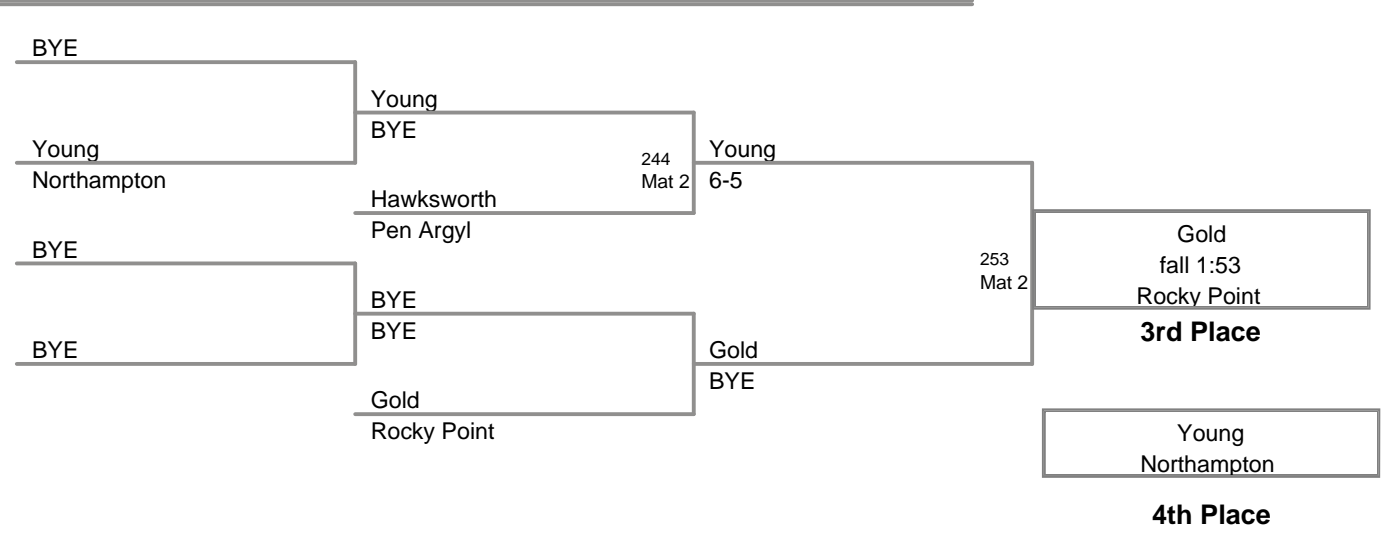

**90 Lbs**

**MAWA District Prelim  
Intermediate (on Mat 2)**

**95 Lbs**

**MAWA District Prelim  
Intermediate (on Mat 5)**

**100 Lbs**

**MAWA District Prelim  
Intermediate (on Mat 2)**

**105 Lbs**