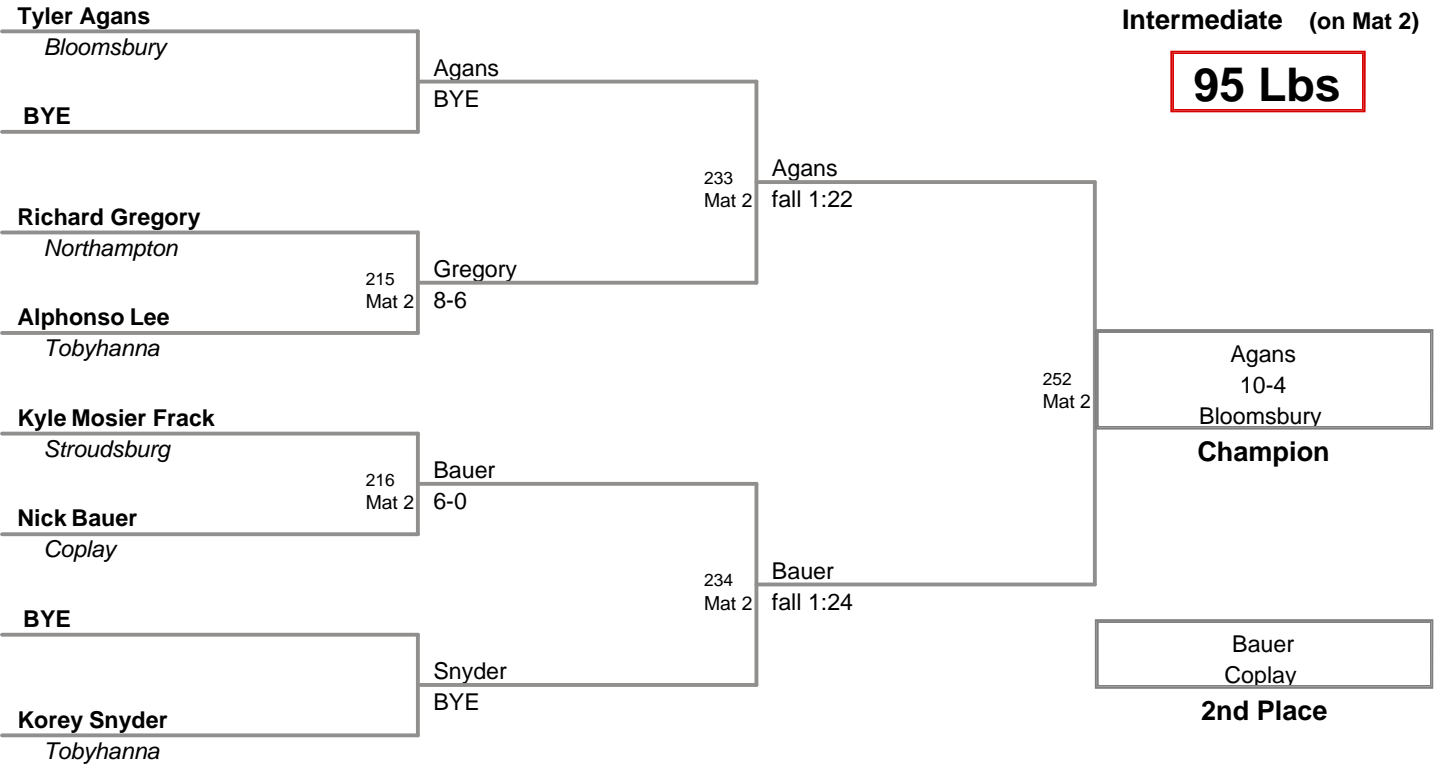

**MAWA District Prelim
Intermediate (on Mat 2)**

95 Lbs