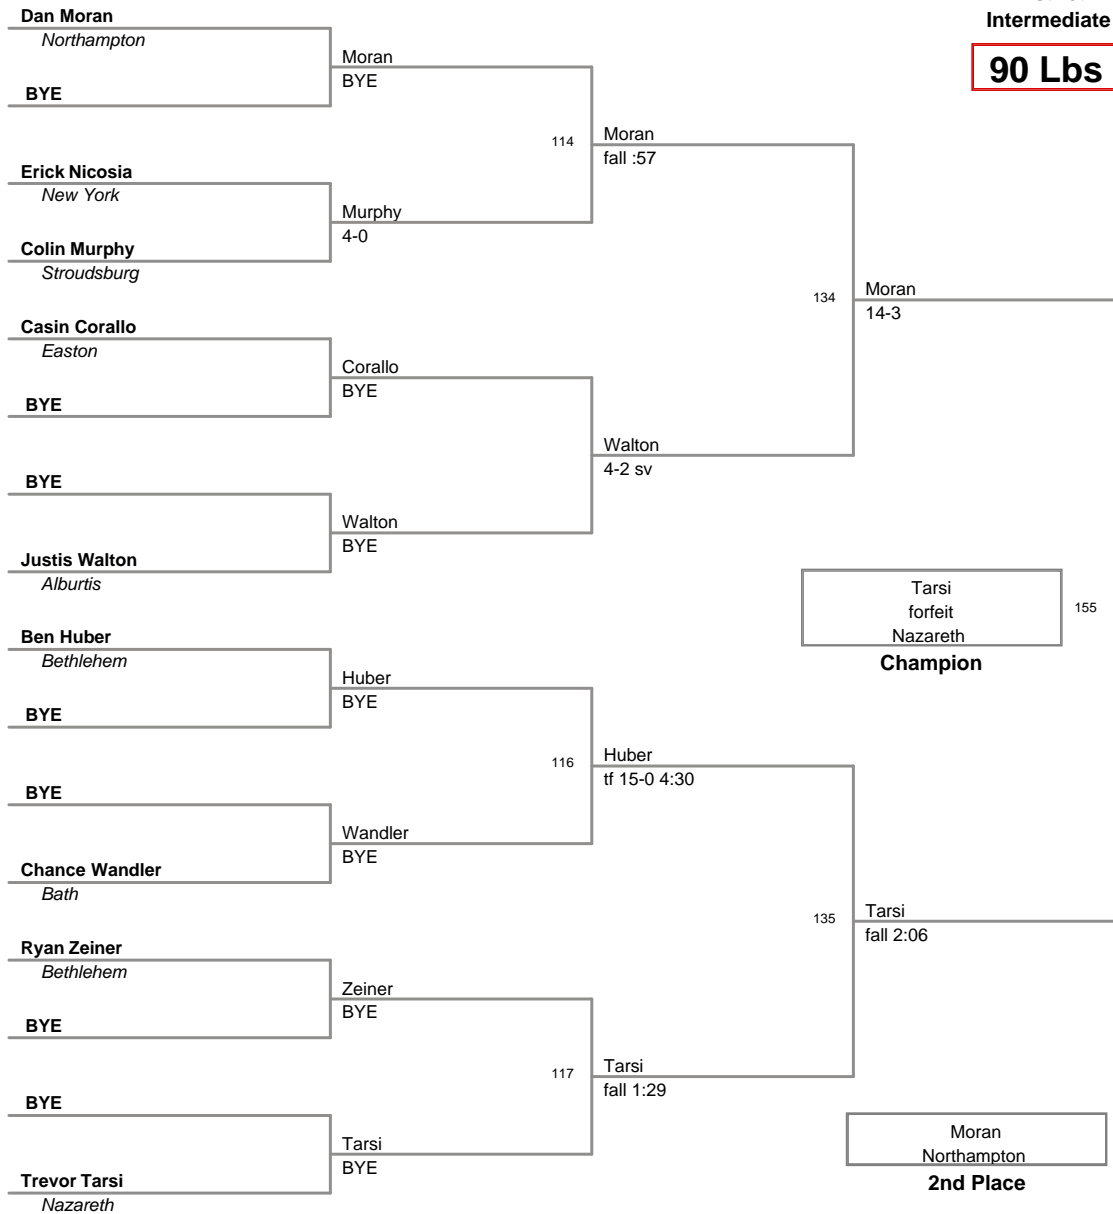

MAWA District Prelim
Intermediate

90 Lbs