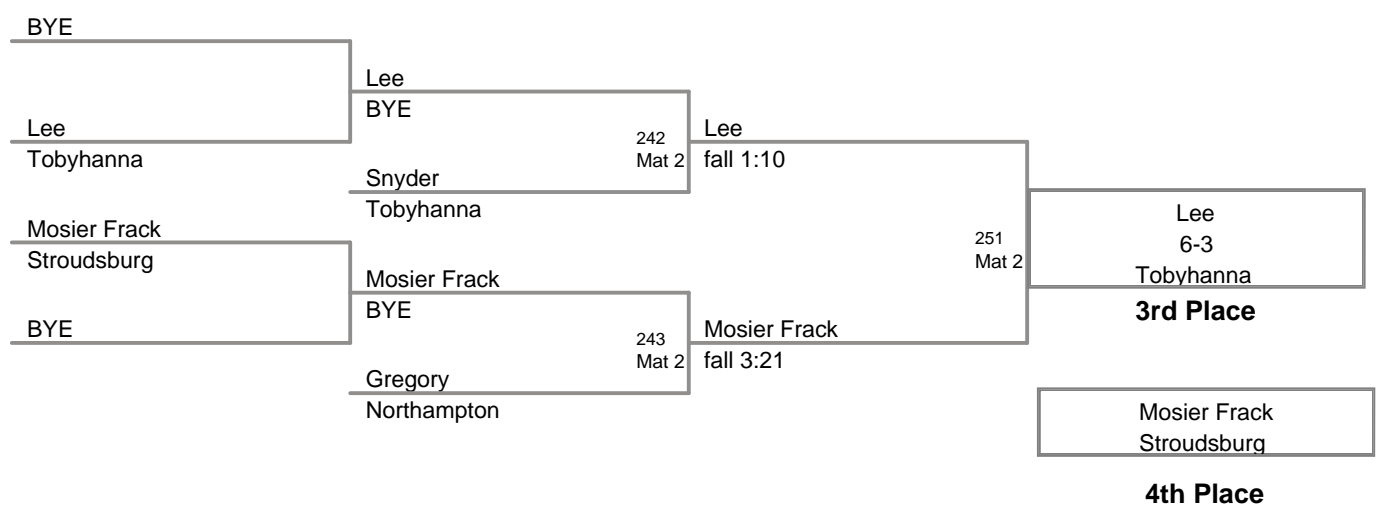

**MAWA District Prelim
Intermediate (on Mat 2)**

95 Lbs