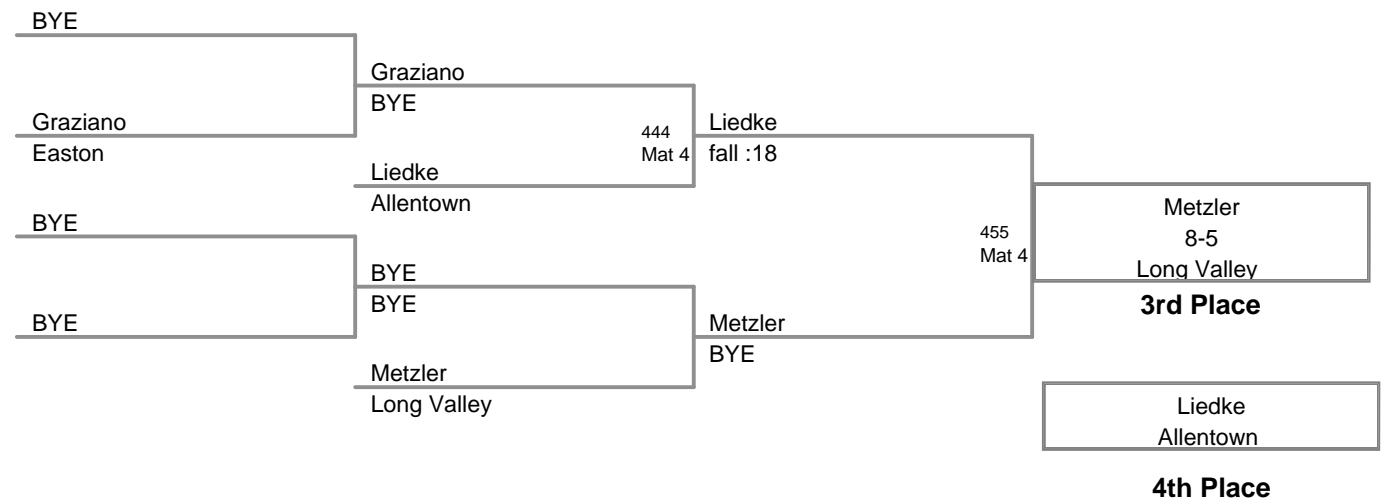

**MAWA District Prelim  
Intermediate (on Mat 1)**

**75 Lbs**

**MAWA District Prelim  
Intermediate (on Mat 4)**

**80 Lbs**

**MAWA District Prelim  
Intermediate (on Mat 5)**

**85 Lbs**

MAWA District Prelim  
Intermediate