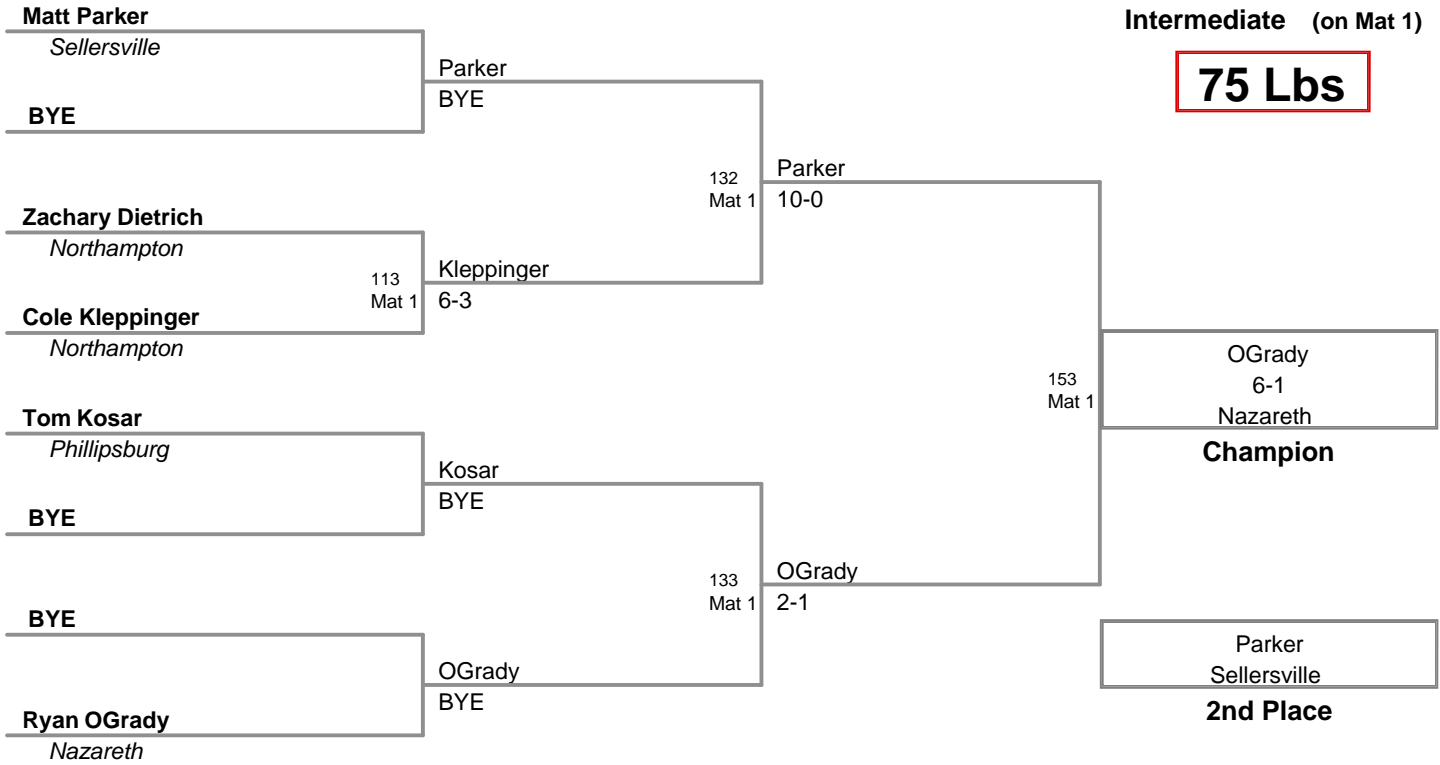

**MAWA District Prelim  
Intermediate (on Mat 1)**

**75 Lbs**

**MAWA District Prelim  
Intermediate (on Mat 4)**

**80 Lbs**

**MAWA District Prelim  
Intermediate (on Mat 5)**

**85 Lbs**

MAWA District Prelim  
Intermediate