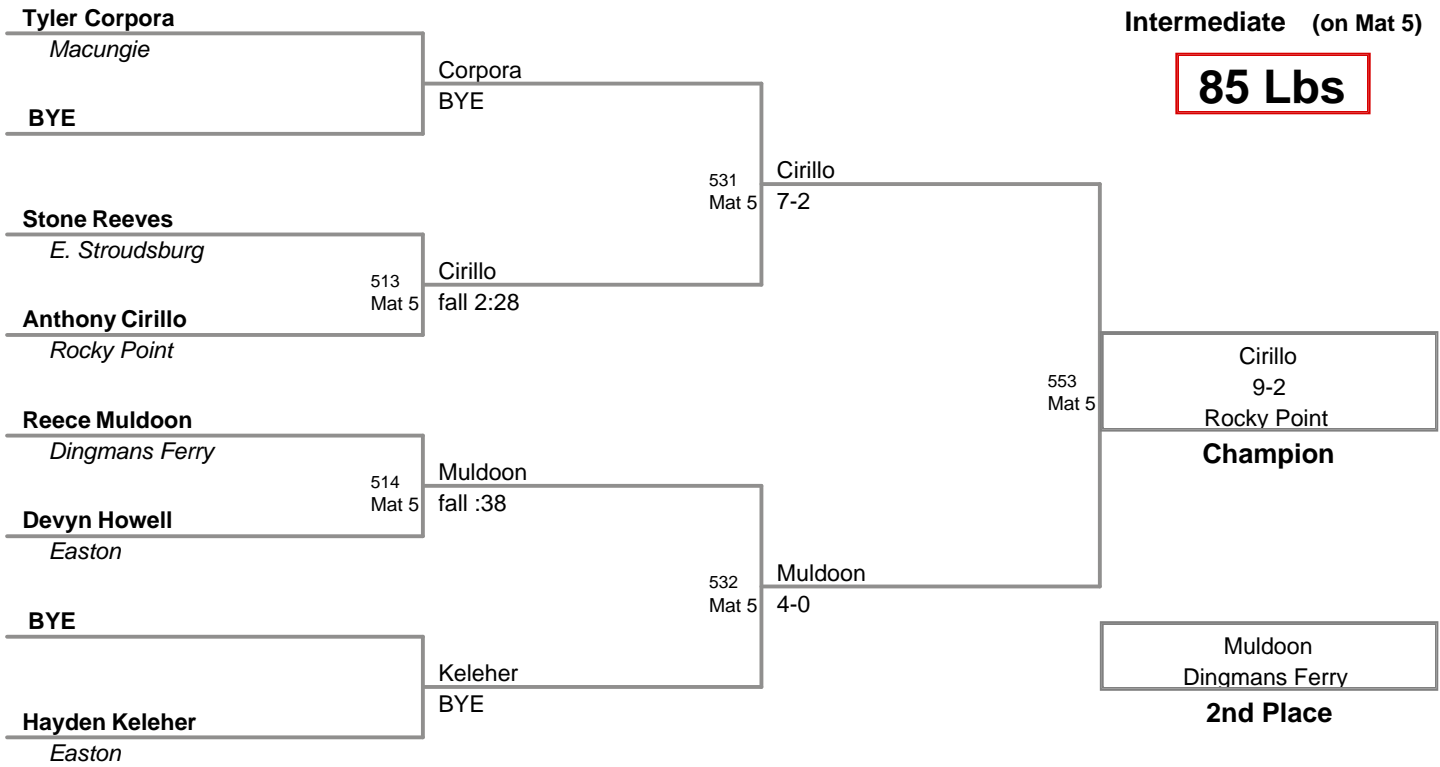

**MAWA District Prelim  
Intermediate (on Mat 1)**

**75 Lbs**

**MAWA District Prelim  
Intermediate (on Mat 4)**

**80 Lbs**

**MAWA District Prelim  
Intermediate (on Mat 5)**

**85 Lbs**

MAWA District Prelim  
Intermediate