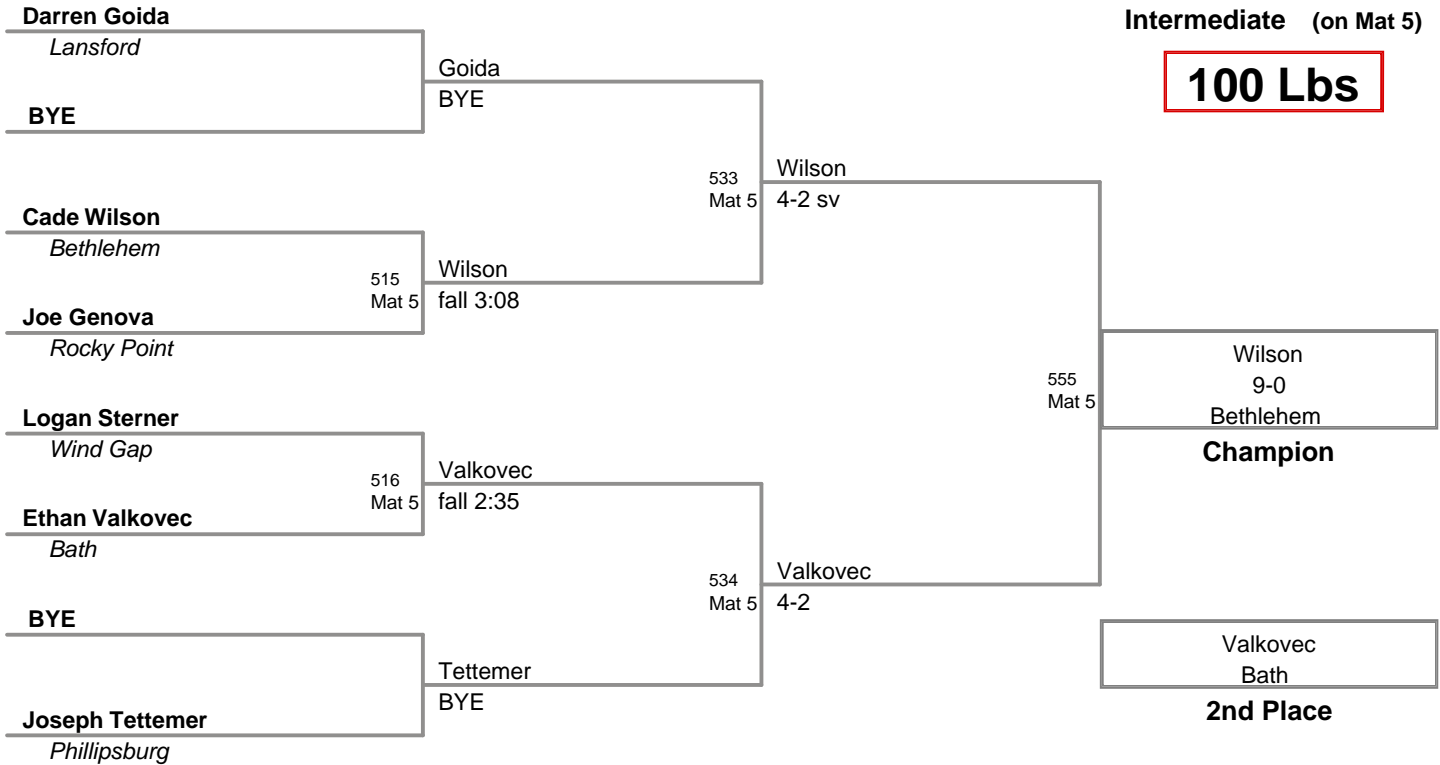

**90 Lbs**

**MAWA District Prelim  
Intermediate (on Mat 2)**

**95 Lbs**

**MAWA District Prelim  
Intermediate (on Mat 5)**

**100 Lbs**

**MAWA District Prelim  
Intermediate (on Mat 2)**

**105 Lbs**