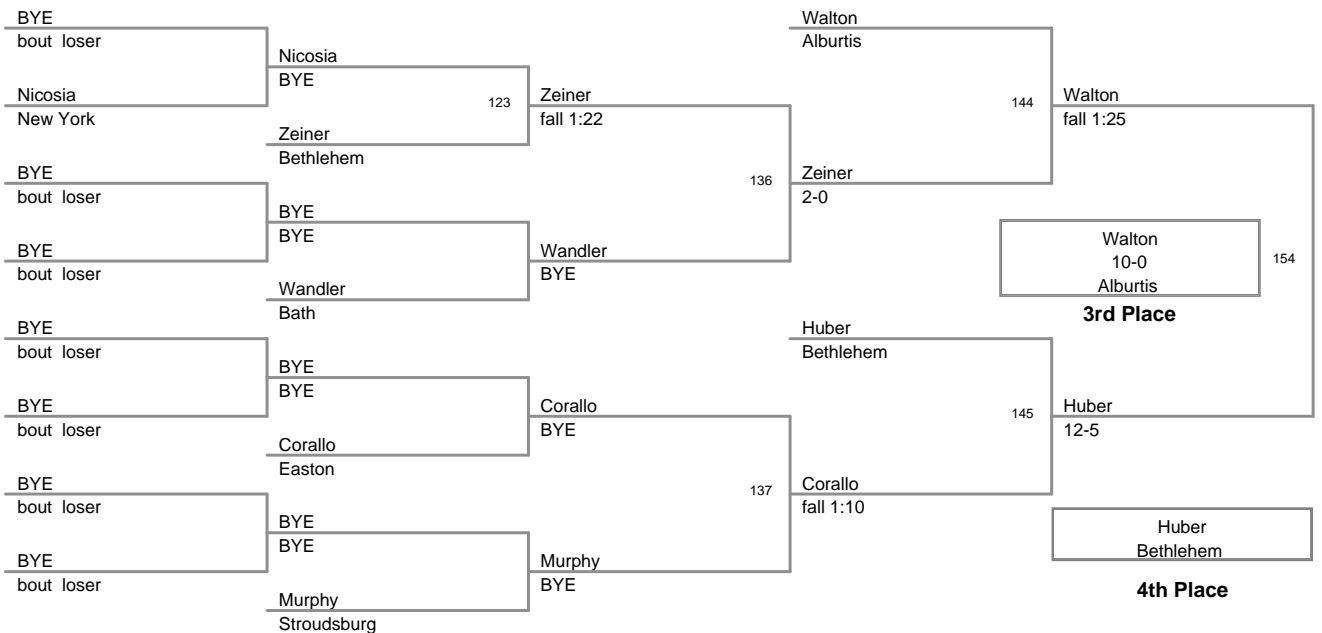

MAWA District Prelim
Intermediate

90 Lbs