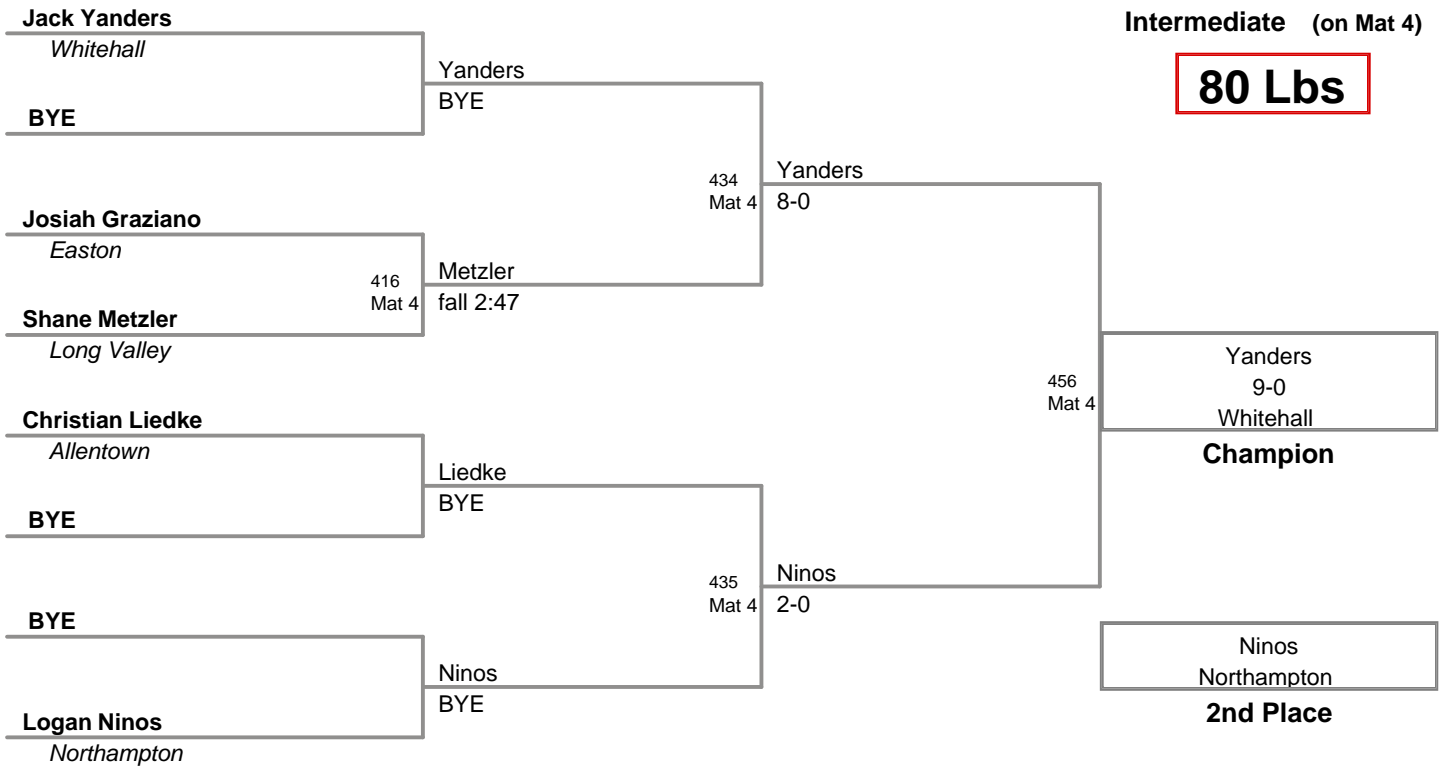

**MAWA District Prelim  
Intermediate (on Mat 1)**

**75 Lbs**

**MAWA District Prelim  
Intermediate (on Mat 4)**

**80 Lbs**

**MAWA District Prelim  
Intermediate (on Mat 5)**

**85 Lbs**

MAWA District Prelim  
Intermediate